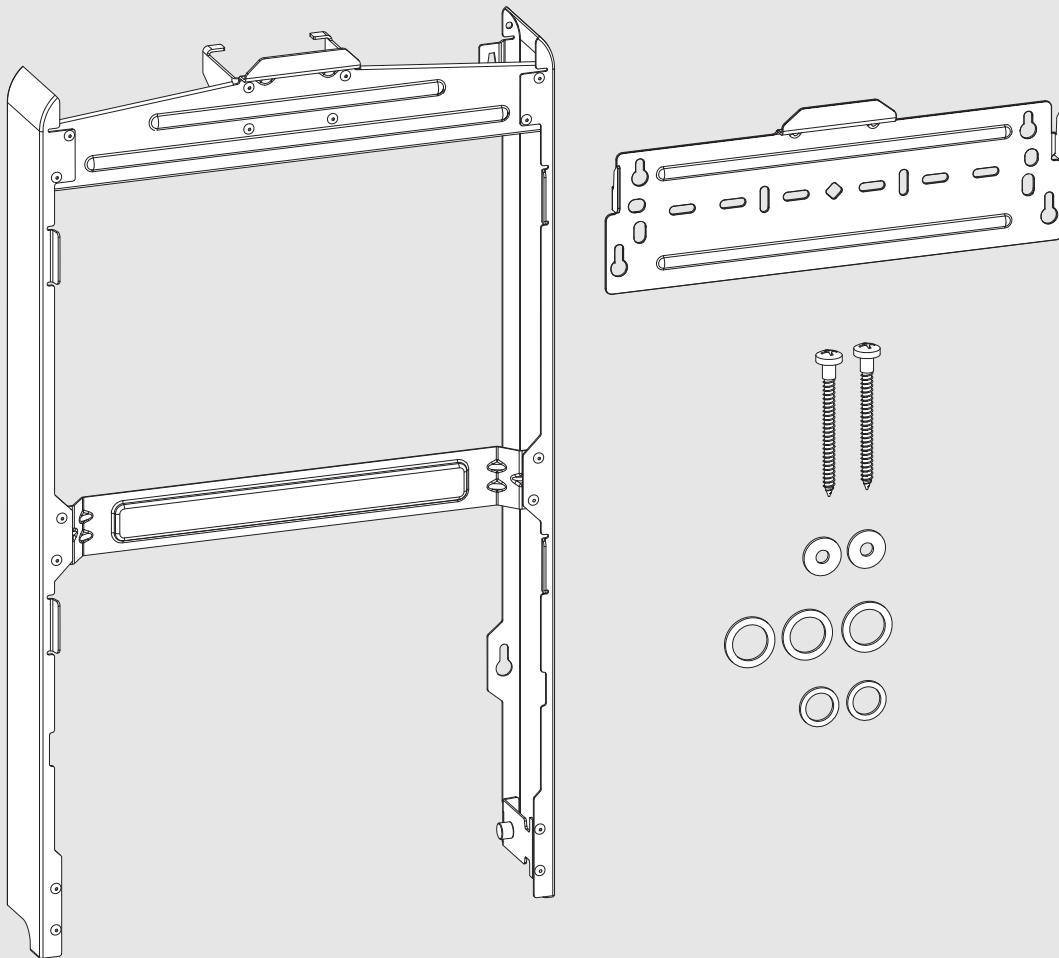

Installation Instructions

Gas-fired condensing accessory

Greenstar 2000 70mm spacer frame

GR2300iW C

1 Appliance Compatibility

The Greenstar 2000 70mm spacer frame is compatible with the following Greenstar 2000 combi appliances:

- GR2300iW 25 C
- GR2300iW 30 C

0010041934-001

Fig. 1 Scope of delivery

Legend to figure 1:

- [1] Greenstar 2000 70mm spacer frame.
- [2] Greenstar 2000 wall plate.
- [3] Screw pack.
- [4] Washers.
- [5] Fibre washers.
- [6] Installation instructions and wall template.

0010042117-001

Fig. 2 Side flue exit distance with Spacer Frame

Legend to figure 2:

- [1] Side exit flue example
- [2] Rear exit flue example
- [D] 193mm

2 Mounting

Fig. 3 Mounting

[en] Important notes on installation/assembly