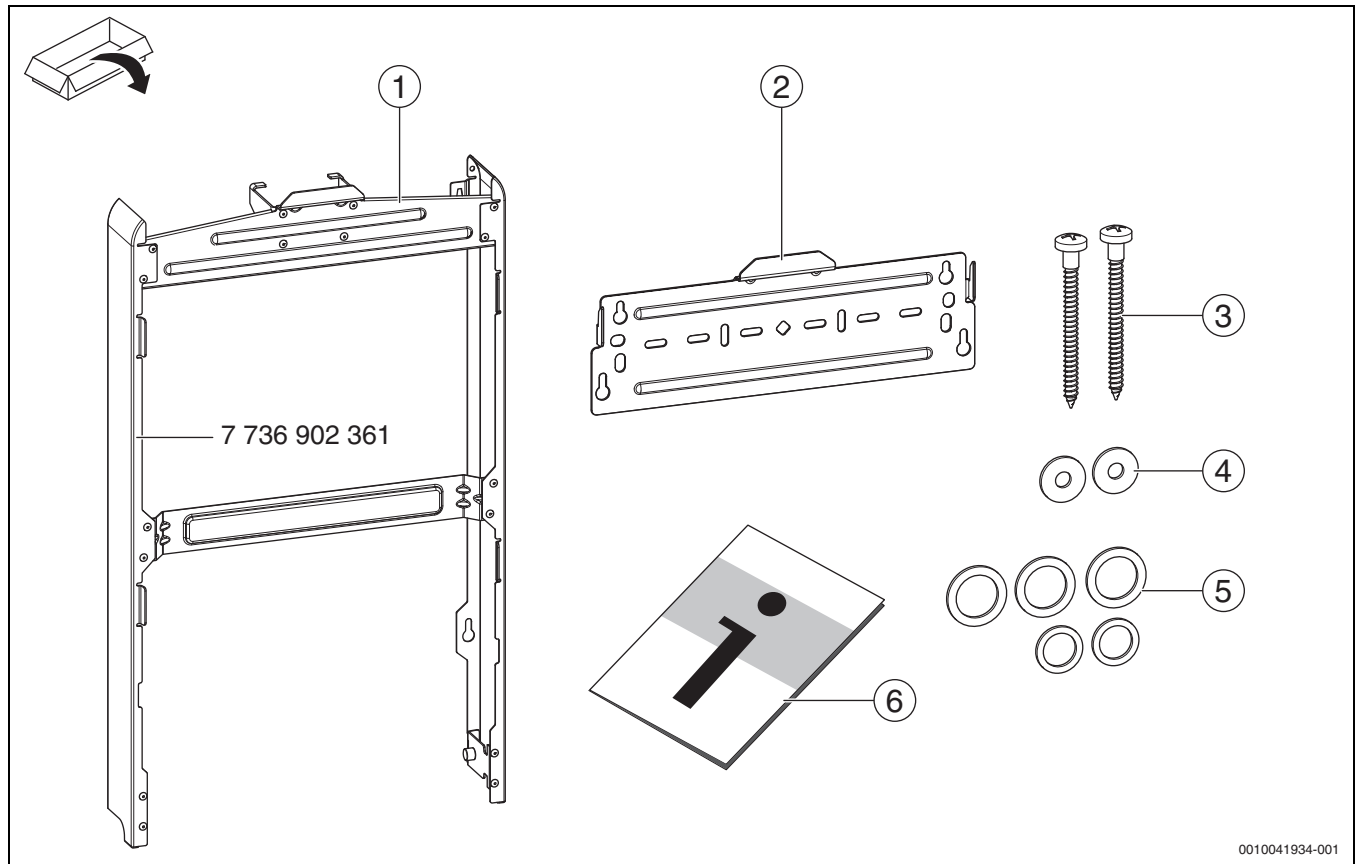

Installation Instructions

Gas-fired condensing accessory

Greenstar 2000 70mm spacer frame

GR2300iW C

1 Appliance Compatibility

The Greenstar 2000 70mm spacer frame is compatible with the following Greenstar 2000 combi appliances:

- GR2300iW 25 C
- GR2300iW 30 C

0010041934-001

Fig. 1 Scope of delivery

Legend to figure 1:

- [1] Greenstar 2000 70mm spacer frame.
- [2] Greenstar 2000 wall plate.
- [3] Screw pack.
- [4] Washers.
- [5] Fibre washers.
- [6] Installation instructions and wall template.