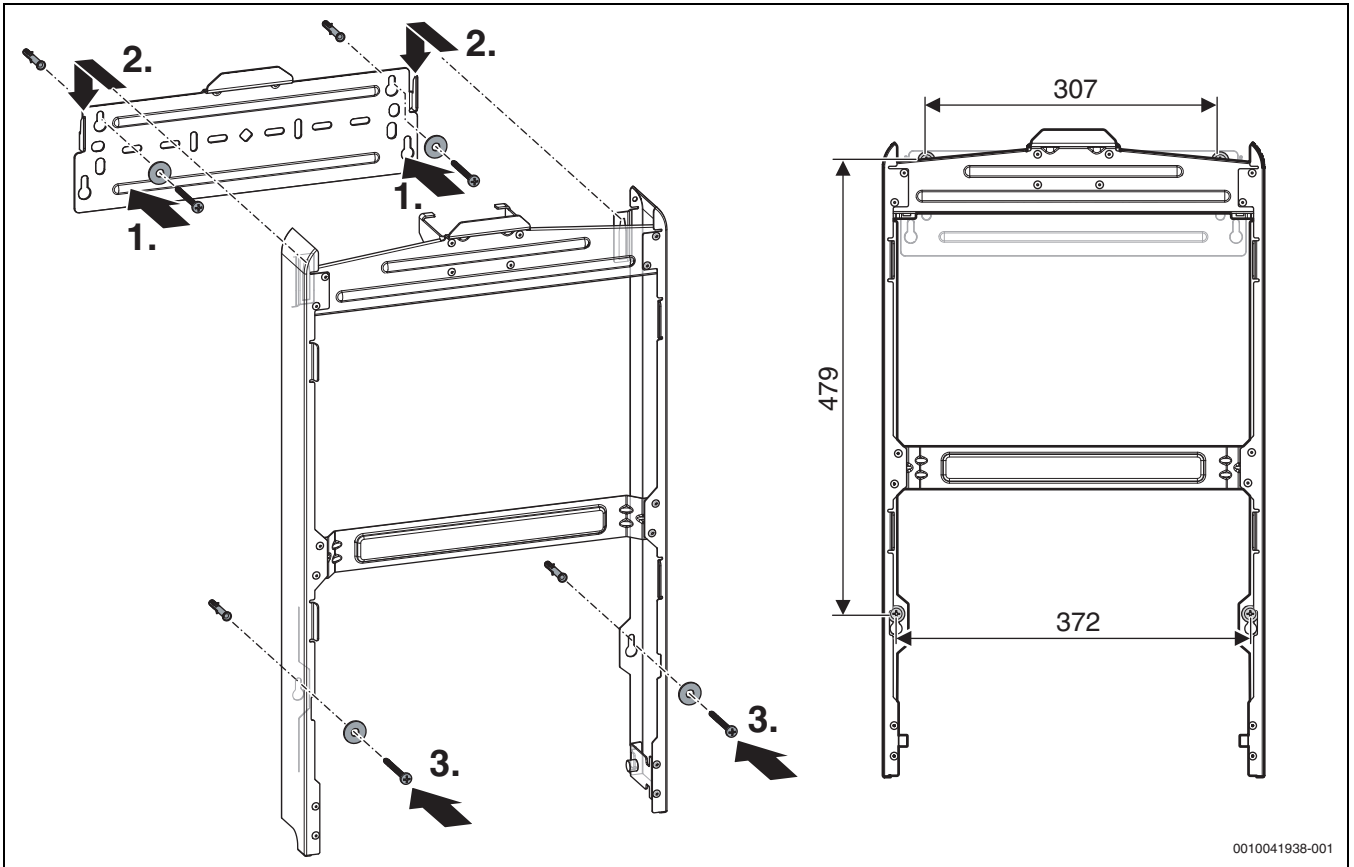

- GR2300iW 25 C
- GR2300iW 30 C

0010041934-001

Fig. 1 Scope of delivery

Legend to figure 1:

- [1] Greenstar 2000 70mm spacer frame.
- [2] Greenstar 2000 wall plate.
- [3] Screw pack.
- [4] Washers.
- [5] Fibre washers.
- [6] Installation instructions and wall template.

0010042117-001

Fig. 2 Side flue exit distance with Spacer Frame

Legend to figure 2:

- [1] Side exit flue example
- [2] Rear exit flue example
- [D] 193mm

2 Mounting

Fig. 3 Mounting

[en] Important notes on installation/assembly