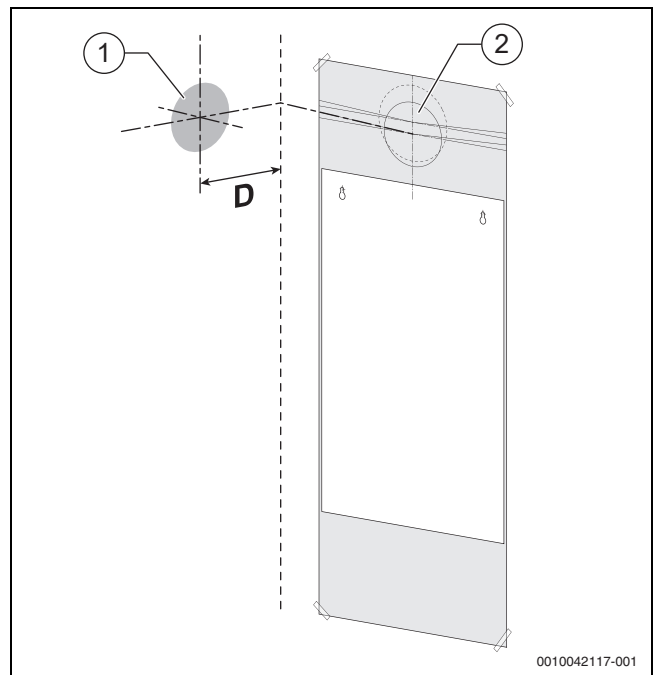

- GR2300iW 25 C
- GR2300iW 30 C

0010041934-001

Fig. 1 Scope of delivery

Legend to figure 1:

- [1] Greenstar 2000 70mm spacer frame.
- [2] Greenstar 2000 wall plate.
- [3] Screw pack.
- [4] Washers.
- [5] Fibre washers.
- [6] Installation instructions and wall template.